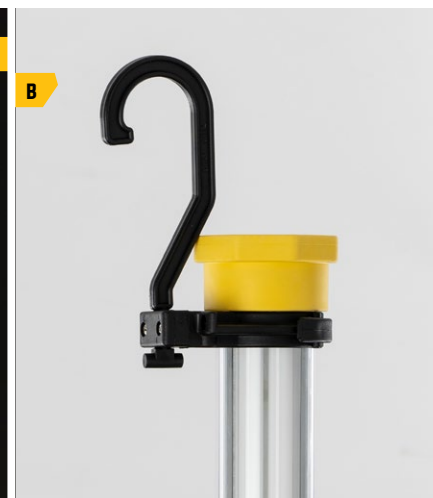

LD SERIES
2,160 LUMENS
1650-5068

SD SERIES WITH BLACKOUT COMBO
1,400 LUMENS
1905-5002

110 SERIES
2,400 LUMENS
2020-5003

MOUNT UP

HANDS FREE LIGHTING ACCESSORIES

MOUNTING ACCESSORIES

Vertical or horizontal, adjustable hanging straps or permanent mounting, large or small...however and wherever you need to hang your Saf-T-Lite, we have a mounting option that will do the job. Every one of our mounting accessories are designed to withstand high use and provide maximum security and versatility.

A. MAGNETIC MOUNT

Mount grips to your Stubby, Stubby II or Stubby XL light. Strong, magnet base with 58 pound pull force, keeps your light securely in place (5000-1030)

B. VERTICAL HANGING MOUNT

Mount snaps securely to your industrial light, hook rotates 360 degrees (5000-1055, 5000-1296)

C. FLEX LIGHT GRIP

Position your light where you want it for hands free lighting. Choose from a strong clamp or magnetic base, with 82 pounds of pull force (1060-4034, 1060-7034)

D. HOOK STRAP KIT

Light, padded hook keeps your project protected and your lamp securely in place (5000-0851)