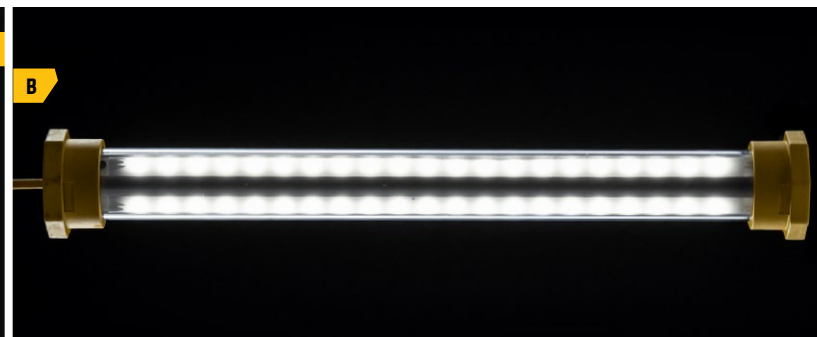

210 SERIES

2,400 LUMENS, 210 DEGREES OF LIGHT
2020-4001

310 SERIES

7,200 LUMENS, 310 DEGREES OF LIGHT
2060-4001

A

B

C

D