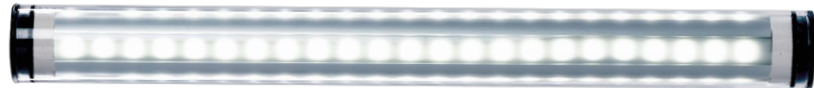

310 SERIES

3,600 LUMENS, 310 DEGREES OF LIGHT
2030-3005