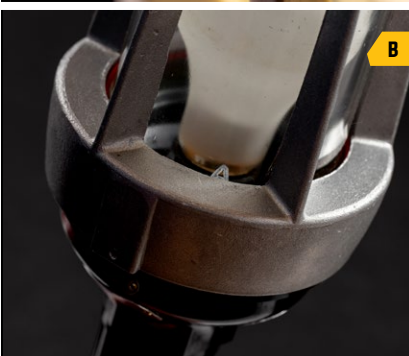

POWER SUPPLY/TRANSFORMER

MODEL NUMBER	DESCRIPTION
2811-2027	Double universal 90-264VAC/12VDC, 50/60HZ, power supply in GMI enclosure, with two weatherproof 15A twist lock receptacles on 6" 16/3 SOW cords, with 10' 16/3 SOW black power supply cord with Eagle 15A plug, less potentiometer and indicator light. Will drive two XP87B, 15W, 24W or 26W lights or one 36W PLL lite.
2812-0000	Double transformer power supply, for two 50W or 75W 12VAC light heads. Double 120VAC/12VAC transformers mounted in GMI manufactured universal enclosure with aluminum lid, less potentiometer and indicator light, with 10' 16/3 SOW black supply cord with 15A add-on plug and two K&H watertight twist lock receptacles mounted from 6" spiral cord strain reliefs on handle.

XP87B

MODEL NUMBER	DESCRIPTION	HAZARDOUS CLASS	RATING GROUP	WATTS	VOLTS	CORD TYPE	CORD LENGTH
2831-2000	XP87B, With universal 90-264VAC/12VDC transformer	1, 2	C, D, F, G	26	120	16/3	50'
4425-4009	XP87B, Cord, no plug	1, 2	C, D, F, G	26	120	16/3	25'
4450-2008	XP87B, Cord twist lock plug, use with 2811-2027	1, 2	C, D, F, G	26	120	16/3	50'
4450-4008	XP87B, Cord, no plug	1, 2	C, D, F, G	26	120	16/3	50'

XP99

MODEL NUMBER	DESCRIPTION	HAZARDOUS CLASS	RATING GROUP	WATTS	VOLTS	CORD TYPE	CORD LENGTH
4325-1500	XP99, Cord, no plug	1	D	50	12	16/3	25'
4350-1500	XP99, Cord, no plug	1	D	50	12	16/3	25'
4350-1502	XP99, Cord twist lock plug, use with 2812-0000	1, DIV 1	C, D	50	12	16/3	50'

XP162

MODEL NUMBER	DESCRIPTION	HAZARDOUS CLASS	RATING GROUP	WATTS	VOLTS	CORD TYPE	CORD LENGTH
4325-4000	XP162, Cord, no plug	1	C, D	100	12	16/3	25'
4350-4000	XP162, Cord on auto reel, no plug	1	C, D	100	12	16/3	50'

HEADKIT/REPLACEMENT