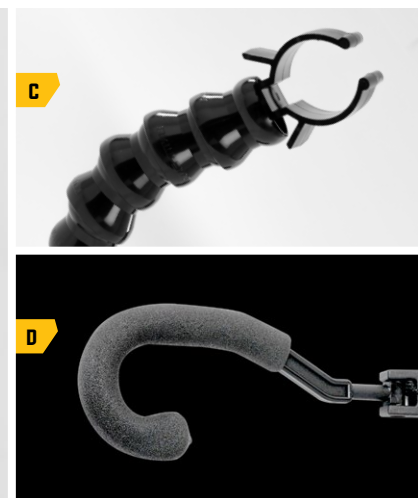

*Comes with horizontal hanging straps, power beyond

A. INTERLOCKING OUTLETS

Safely string 24 - 27 lights together (depending on model)

B. ON/OFF SWITCH

5.5 Input cord with inline on/off switch and NEMA 5-15P grounded plug. On-off switch does not affect lights downstream

LD SERIES
2,160 LUMENS
1650-5068

SD SERIES WITH BLACKOUT COMBO
1,400 LUMENS
1905-5002

110 SERIES
2,400 LUMENS
2020-5003

MOUNT UP

HANDS FREE LIGHTING ACCESSORIES

MOUNTING ACCESSORIES

Vertical or horizontal, adjustable hanging straps or permanent mounting, large or small...however and wherever you need to hang your Saf-T-Lite, we have a mounting option that will do the job. Every one of our mounting accessories are designed to withstand high use and provide maximum security and versatility.

A. MAGNETIC MOUNT

Mount grips to your Stubby, Stubby II or Stubby XL light. Strong, magnet base with 58 pound pull force, keeps your light securely in place (5000-1030)

B. VERTICAL HANGING MOUNT

Mount snaps securely to your industrial light, hook rotates 360 degrees (5000-1055, 5000-1296)

C. FLEX LIGHT GRIP

Position your light where you want it for hands free lighting. Choose from a strong clamp or magnetic base, with 82 pounds of pull force (1060-4034, 1060-7034)

D. HOOK STRAP KIT

Light, padded hook keeps your project protected and your lamp securely in place (5000-0851)