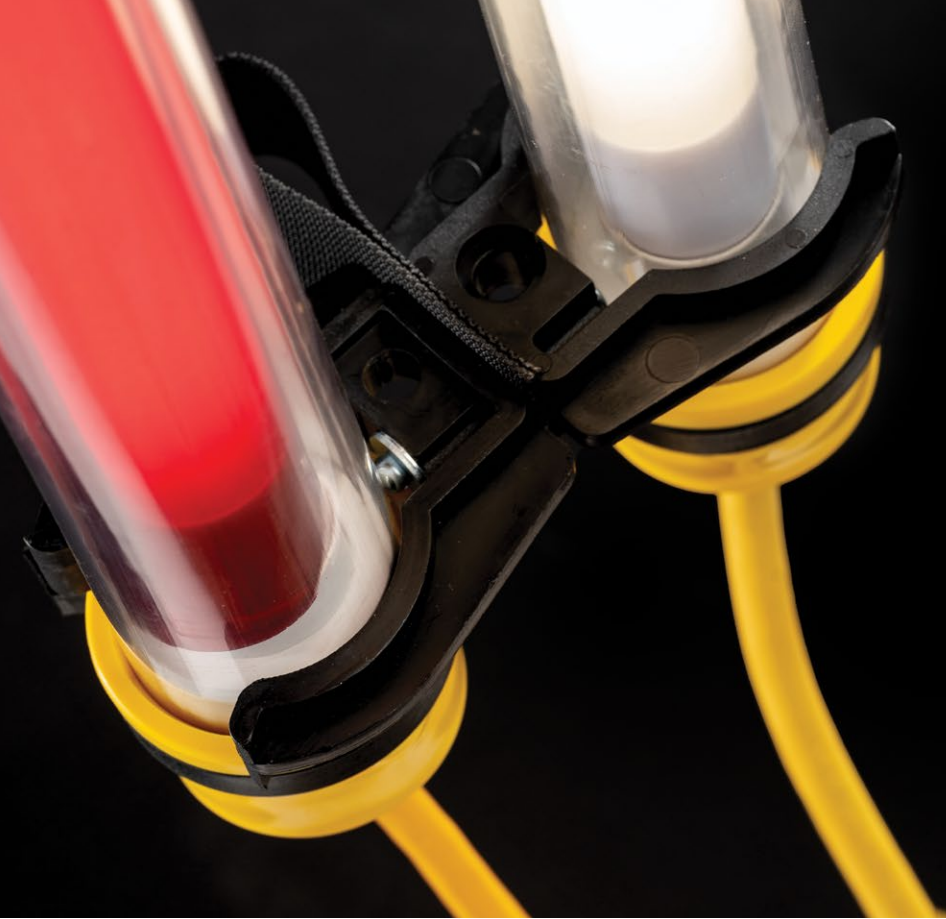

*Comes with horizontal hanging straps, power beyond

A. INTERLOCKING OUTLETS

Safely string 24 - 27 lights together (depending on model)

B. ON/OFF SWITCH

5.5 Input cord with inline on/off switch and NEMA 5-15P grounded plug. On-off switch does not affect lights downstream

LD SERIES
2,160 LUMENS
1650-5068

SD SERIES WITH BLACKOUT COMBO
1,400 LUMENS
1905-5002

110 SERIES
2,400 LUMENS
2020-5003

MOUNT UP

HANDS FREE LIGHTING ACCESSORIES

MOUNTING ACCESSORIES

Vertical or horizontal, adjustable hanging straps or permanent mounting, large or small...however and wherever you need to hang your Saf-T-Lite, we have a mounting option that will do the job. Every one of our mounting accessories are designed to withstand high use and provide maximum security and versatility.

A. MAGNETIC MOUNT

Mount grips to your Stubby, Stubby II or Stubby XL light. Strong, magnet base with 58 pound pull force, keeps your light securely in place (5000-1030)

B. VERTICAL HANGING MOUNT

Mount snaps securely to your industrial light, hook rotates 360 degrees (5000-1055, 5000-1296)

C. FLEX LIGHT GRIP

Position your light where you want it for hands free lighting. Choose from a strong clamp or magnetic base, with 82 pounds of pull force (1060-4034, 1060-7034)

D. HOOK STRAP KIT

Light, padded hook keeps your project protected and your lamp securely in place (5000-0851)