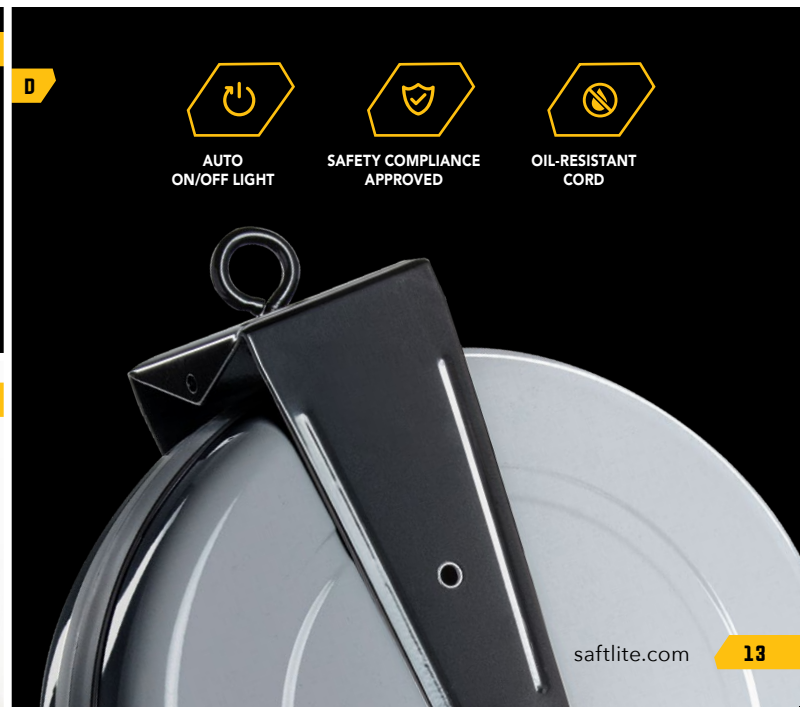

A. AVAILABLE X-TREME SHIELD™

Protects your tool with a chemical and solvent resistant outer tube coating (1113-2576, 1113-2577, 1113-5034, 3613-4077)

B. LIGHT CUSHION AND BUMPER

Allows maximum light out, yet protects the lamp from impact

C. ANTI-ROLL DESIGN

Never worry about your work light rolling on the floor with our innovated anti-roll design

D. AVAILABLE AUTO REEL

Simply pull the light down to turn it on, shuts off automatically when retracted (3613-3500)

REEL MODELS

MODEL NUMBER	REEL TYPE	TOOL TAP	X-TREME SHIELD™	GAUGE	CORD TYPE	CORD LENGTH	HANDLE COLOR
● 3613-3500	Auto reel	No	No	18/2	SJTOW-A	40'	Yellow
● 3613-4000	Commercial	No	No	18/2	SJTOW-A	40'	Yellow
● 3613-4001	Commercial	Yes	No	16/3	SJTOW-A	40'	Yellow
3613-4077	Commercial	No	Yes	18/2	SJTOW-A	40'	Yellow
4050-2670	Series 4000	Yes	No	16/3	SJTOW-A	50'	Yellow

CORD MODELS

MODEL NUMBER	TOOL TAP	X-TREME SHIELD™	GAUGE	CORD TYPE	CORD LENGTH	HANDLE COLOR
1113-0101	No	No	16/3	SJTOW-A	1'	Yellow
● 1113-2500	No	No	18/2	SJTOW-A	25'	Yellow
1113-2502	Yes	No	16/3	SJTOW-A	25'	Yellow
1113-2576	No	Yes	18/2	SJTOW-A	25'	Yellow
1113-2577	Yes	Yes	16/3	SJTOW-A	25'	Yellow
1113-5000	No	No	18/2	SJTOW-A	50'	Yellow
1113-5034	Yes	Yes	16/3	SJTOW-A	50'	Black

HEADKIT/REPLACEMENT

MODEL NUMBER	DESCRIPTION	GAUGE	HANDLE COLOR
● 5165-9519	Headkit without end light	16/3	Yellow
● 5165-9520	Headkit without end light	18/2, 18/3, 16/2	Yellow
● 5165-9541	Headkit, no switch for auto reel	18/2, 18/3, 16/2	Yellow
5165-9569	Headkit without end light	18/2	Yellow
5000-2261	Replacement LED lamp, without end light	—	—

● Ships in one business day or less