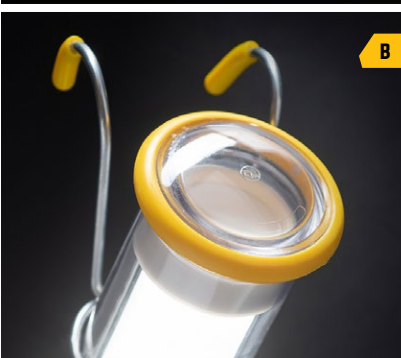

A. AVAILABLE X-TREME SHIELD™

Protects your tool with a chemical and solvent resistant outer tube coating (1113-2576, 1113-2577, 1113-5034, 3613-4077)

B. LIGHT CUSHION AND BUMPER

Allows maximum light out, yet protects the lamp from impact

C. ANTI-ROLL DESIGN

Never worry about your work light rolling on the floor with our innovated anti-roll design

D. AVAILABLE AUTO REEL

Simply pull the light down to turn it on, shuts off automatically when retracted (3613-3500)

REEL MODELS

MODEL NUMBER	REEL TYPE	TOOL TAP	X-TREME SHIELD™	GAUGE	CORD TYPE	CORD LENGTH	HANDLE COLOR
● 3613-3500	Auto reel	No	No	18/2	SJTOW-A	40'	Yellow
● 3613-4000	Commercial	No	No	18/2	SJTOW-A	40'	Yellow
● 3613-4001	Commercial	Yes	No	16/3	SJTOW-A	40'	Yellow
3613-4077	Commercial	No	Yes	18/2	SJTOW-A	40'	Yellow
4050-2670	Series 4000	Yes	No	16/3	SJTOW-A	50'	Yellow

CORD MODELS

MODEL NUMBER	TOOL TAP	X-TREME SHIELD™	GAUGE	CORD TYPE	CORD LENGTH	HANDLE COLOR
1113-0101	No	No	16/3	SJTOW-A	1'	Yellow
● 1113-2500	No	No	18/2	SJTOW-A	25'	Yellow
1113-2502	Yes	No	16/3	SJTOW-A	25'	Yellow
1113-2576	No	Yes	18/2	SJTOW-A	25'	Yellow
1113-2577	Yes	Yes	16/3	SJTOW-A	25'	Yellow
1113-5000	No	No	18/2	SJTOW-A	50'	Yellow
1113-5034	Yes	Yes	16/3	SJTOW-A	50'	Black

HEADKIT/REPLACEMENT

MODEL NUMBER	DESCRIPTION	GAUGE	HANDLE COLOR
● 5165-9519	Headkit without end light	16/3	Yellow
● 5165-9520	Headkit without end light	18/2, 18/3, 16/2	Yellow
● 5165-9541	Headkit, no switch for auto reel	18/2, 18/3, 16/2	Yellow
5165-9569	Headkit without end light	18/2	Yellow
5000-2261	Replacement LED lamp, without end light	—	—

● Ships in one business day or less